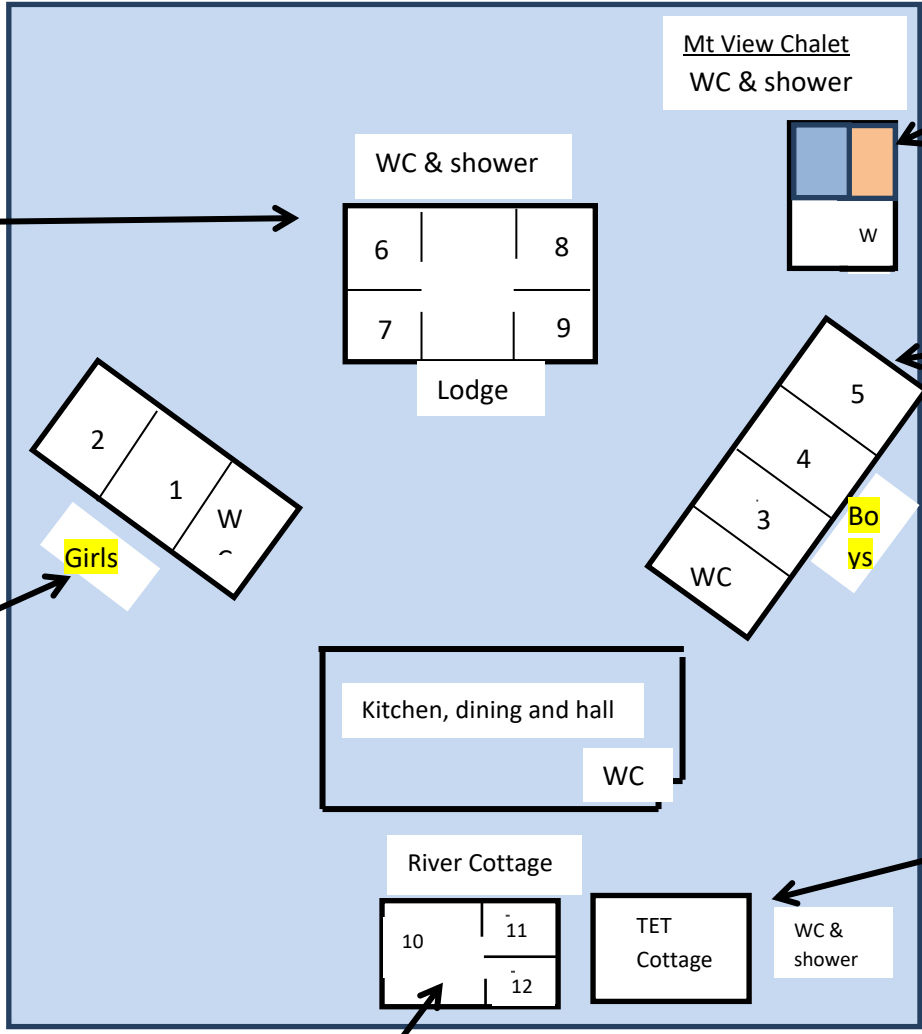

ELTHAM PRES. CAMPSITE

Lodge-sleeps 12/13- 4 bunks	
Room 6	Room 8
DB	U
	B
U	S
S	
Room 7	Room 9
U	U
B	B
S	S

Mt View chalet	
Blue room	Orange Room
S	S
U	U
B	B
Lounge	
S	Sofa bed

Girls Dorms	
Cabin 1: 12 beds	Cabin 2: 12 beds
U	U
B	B
U	U
B	B
U	U
B	B
U	U
B	B
S	S
S	S
S	S
DB	DB

Boy's Dorms		
Cabin 3	Cabin 4	Cabin 5
U	U	U
B	B	B
U	U	U
B	B	B
U	U	U
B	B	B
U	U	U
B	B	B
S	S	S
S	S	S
S	DB	DB

TET
S
S
DB
Sofa bed

River Cottage	
Room 11	Room 12
U	U
B	B
Room 10	
S	S
S	

LEGEND
 U-upper bunk
 B – bottom bunk
 DB – double bed
 S – single bed

TET cottage Includes two single, Double bed and sofa bed
 Self contained kitchen & bathroom

NB. The white spaces on the charts indicate the number of beds in each area and are for you to write names on. Counting some additional mattresses we could sleep up to 90 but we only have 83 beds . 86 beds if you count 2 in a double. Cabin mattresses cannot be used in tents.